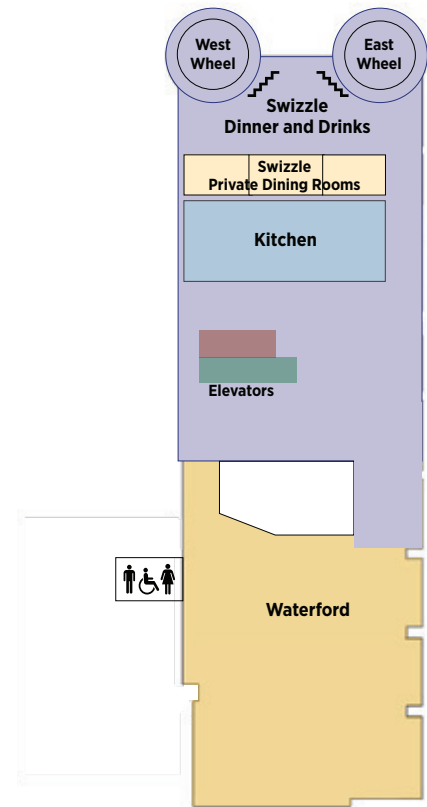

West Tower 25th Floor