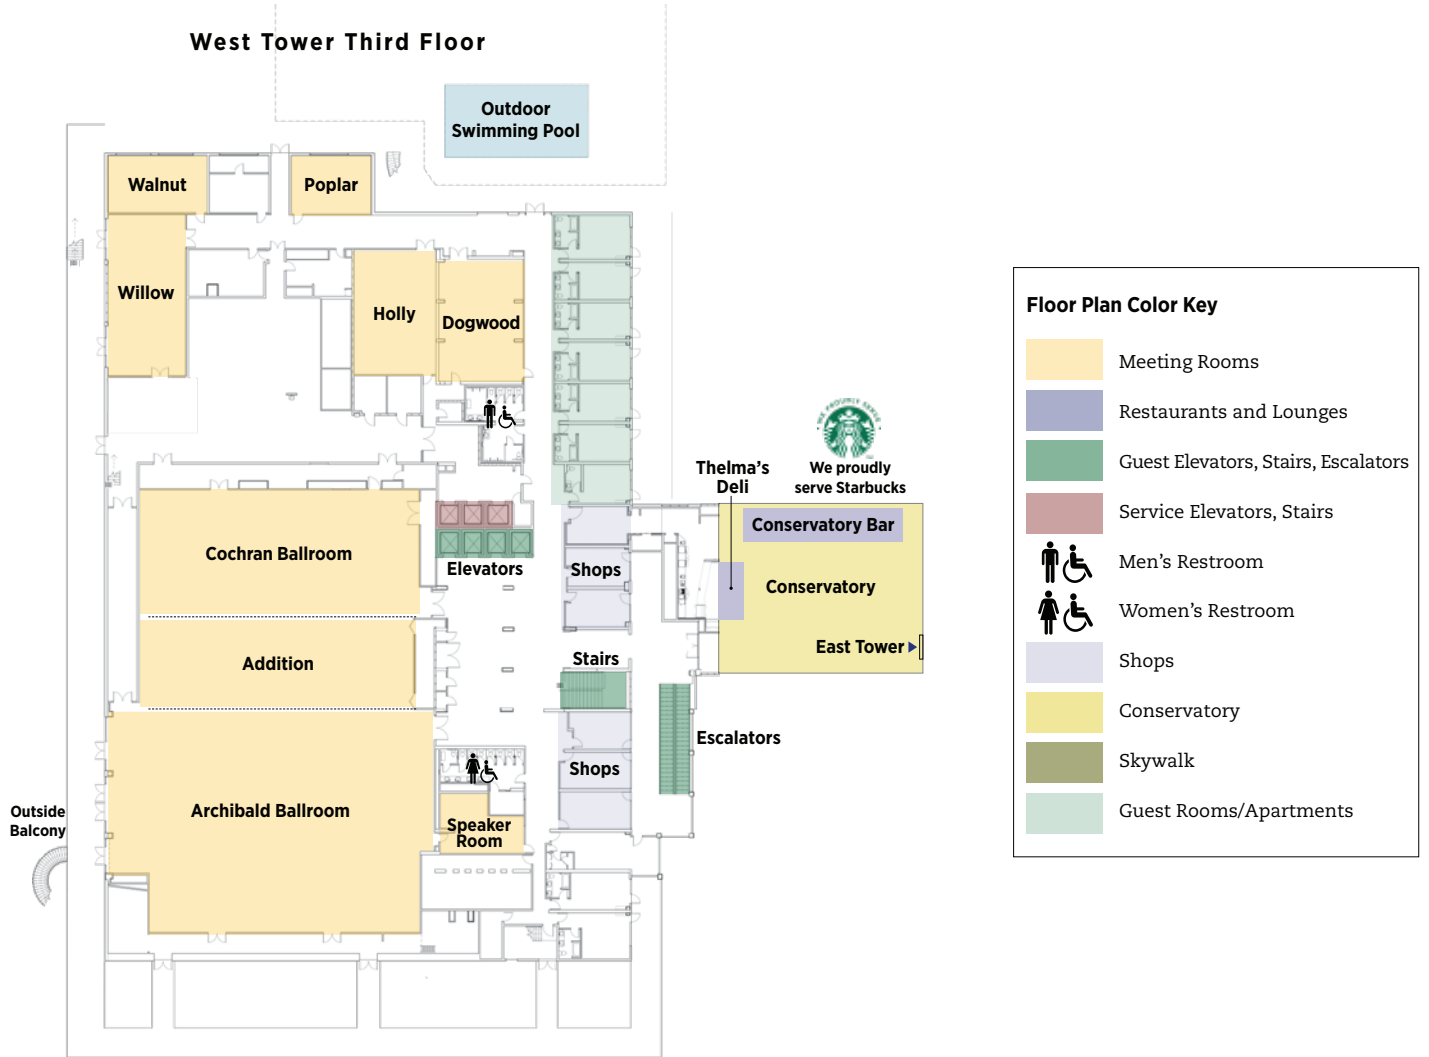

# WEST TOWER FLOOR PLANS

## West Tower Second Floor

## West Tower 25th Floor

## West Tower Third Floor

**Floor Plan Color Key**

- Meeting Rooms
- Restaurants and Lounges
- Guest Elevators, Stairs, Escalators
- Service Elevators, Stairs
- Men's Restroom
- Women's Restroom
- Shops
- Conservatory
- Skywalk
- Guest Rooms/Apartments