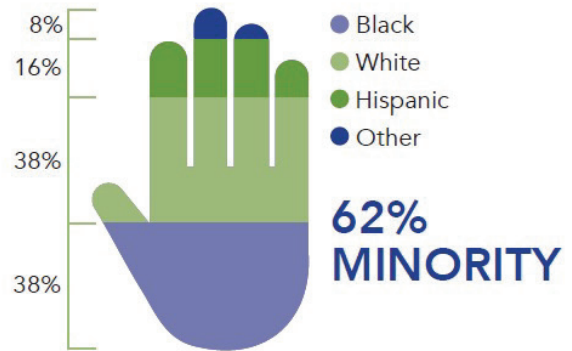

# NATIONAL EXCEL CENTER STUDENT DEMOGRAPHICS

## GENDER

## ETHNICITY

**65%  
SINGLE**

**61% HAVE SCHOOL-  
AGED CHILDREN**

**AVERAGE AGE:  
29 YEARS OLD**